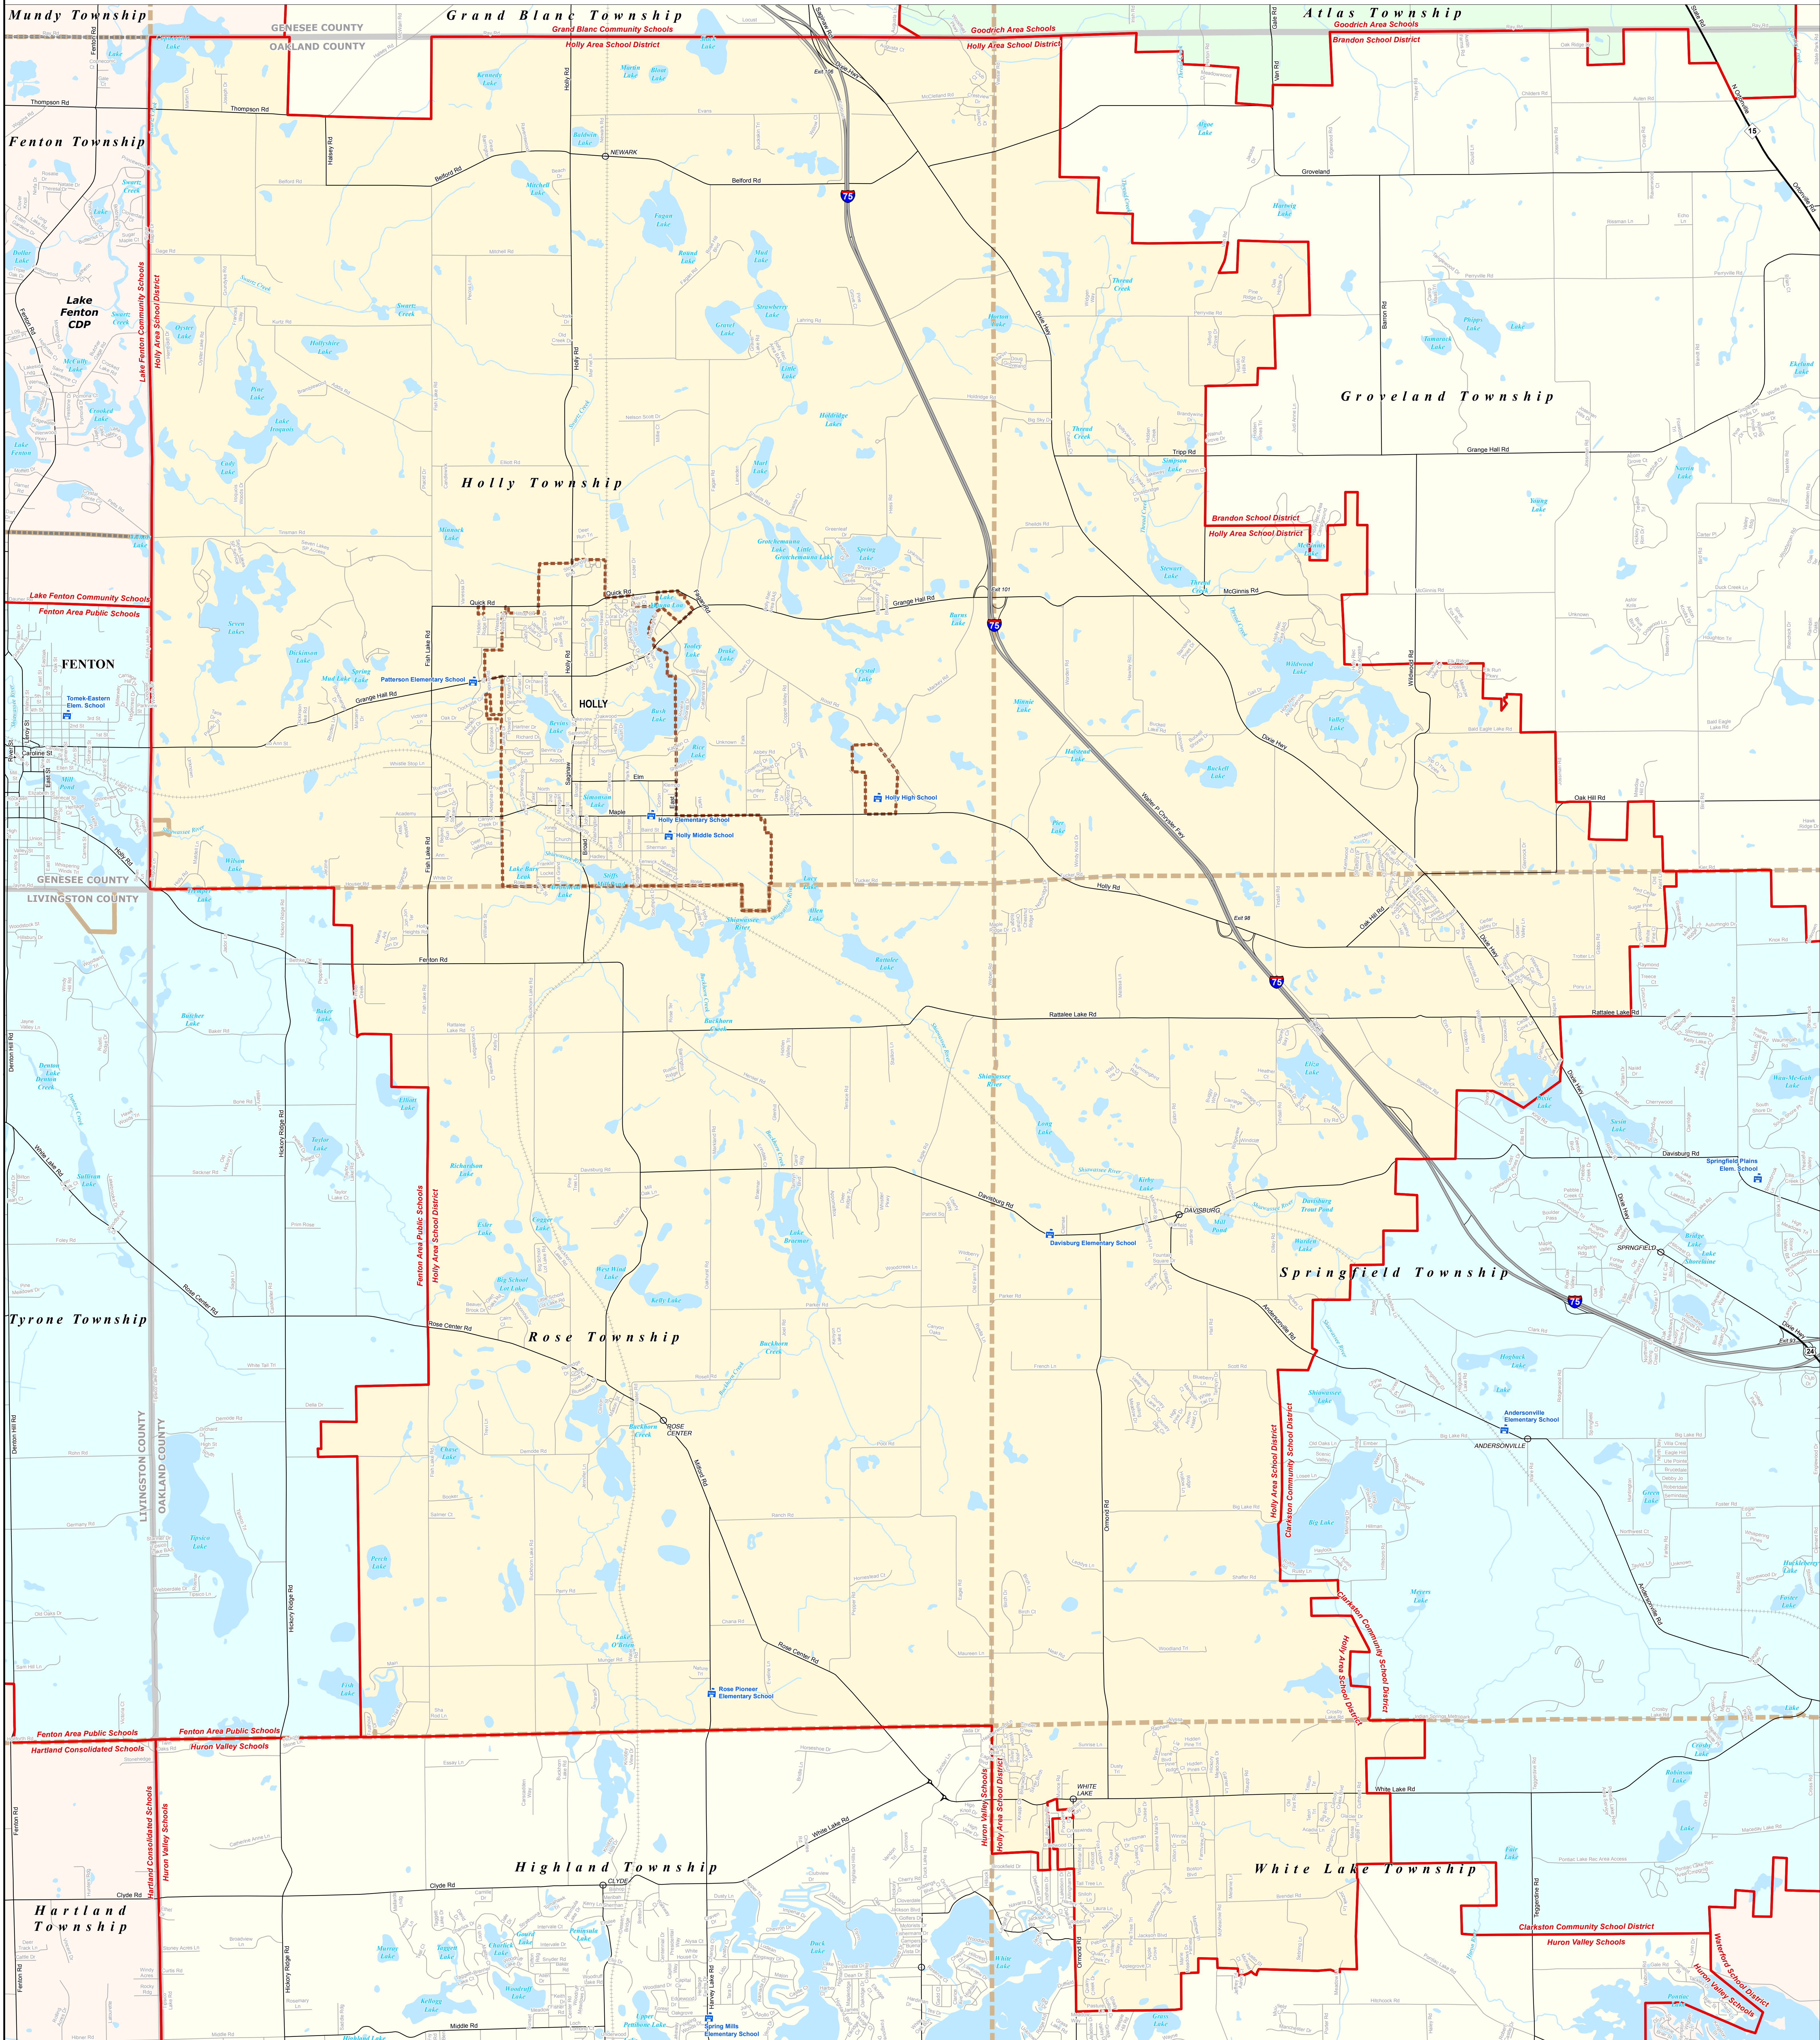

HOLLY AREA SCHOOL DISTRICT

Oakland Schools

0 0.25 0.5 1 Miles

*Note: Non K-12 School Districts identified with Asterisk (*) in Name

11/14/13

Legend	
School District	Unincorporated Place
County	Railroad
City	Water Feature
Township	River, Stream, or Drain
Village	Freeway
Census Designated Place	Highway
	Primary Road
	Local Road

Source: Michigan Geographic Framework, v13a